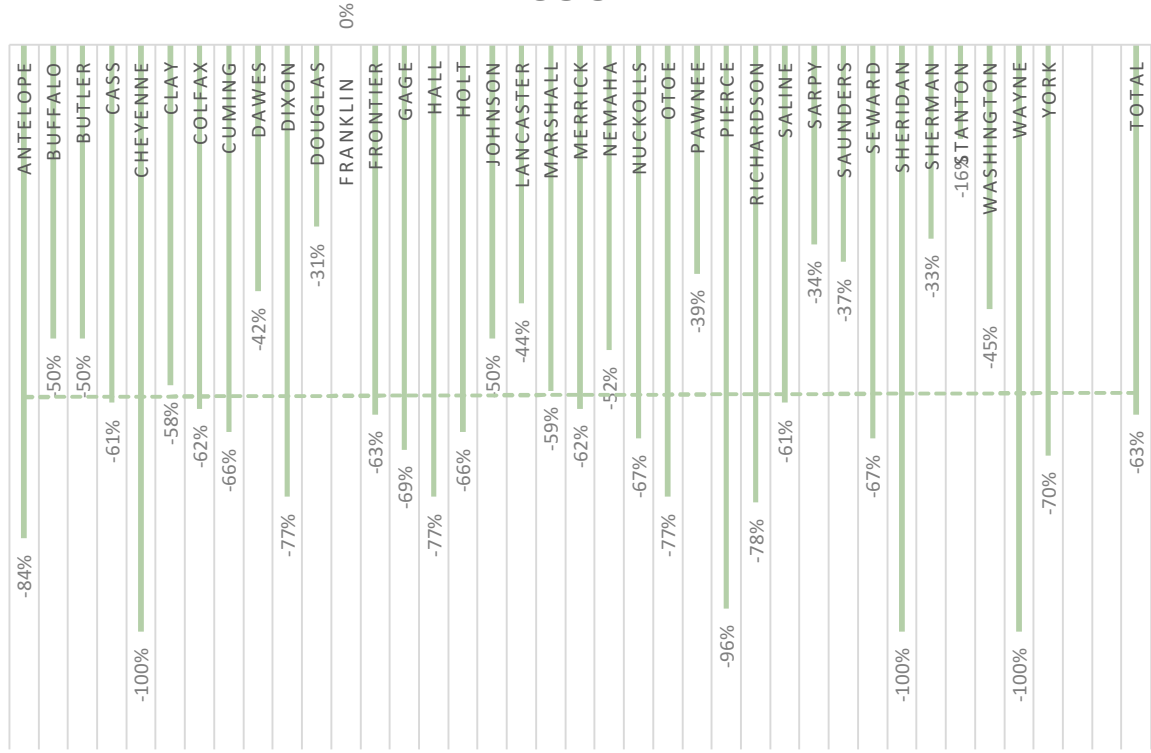

NEBRASKA FLEDGLINGS % OF DECREASE FROM 2020 TO 2021 BY COUNTY

**BAN MEMBERS NOT IN NEBRASKA
% OF FLEDGLINGS
INCREASE OR DECREASE
FROM 2020 TO 2021**